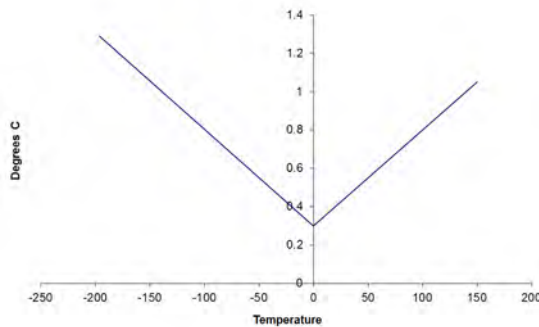

Sensor Specification

Measuring Range -200 to +150°C (-328 to +302°F)
Sensor Type PT1000 (Class B)

Typical Sensor Accuracy

Physical Specification

IP Rating IP67 (waterproof)
Weight 53g (1.5m cable version)

Response Time

Moving Air Typically better than 5 Minutes (to 90% FSD)

Temperature Rating

Sheath & Cable -200 to +150°C (-328 to +302°F)
Do not flex the probe cable below -70°C (-94°F)

Ferrite Bead -25°C to +125°C (-13°F to 257°F)
Connector -25°C to +85°C (-13°F to 185°F)